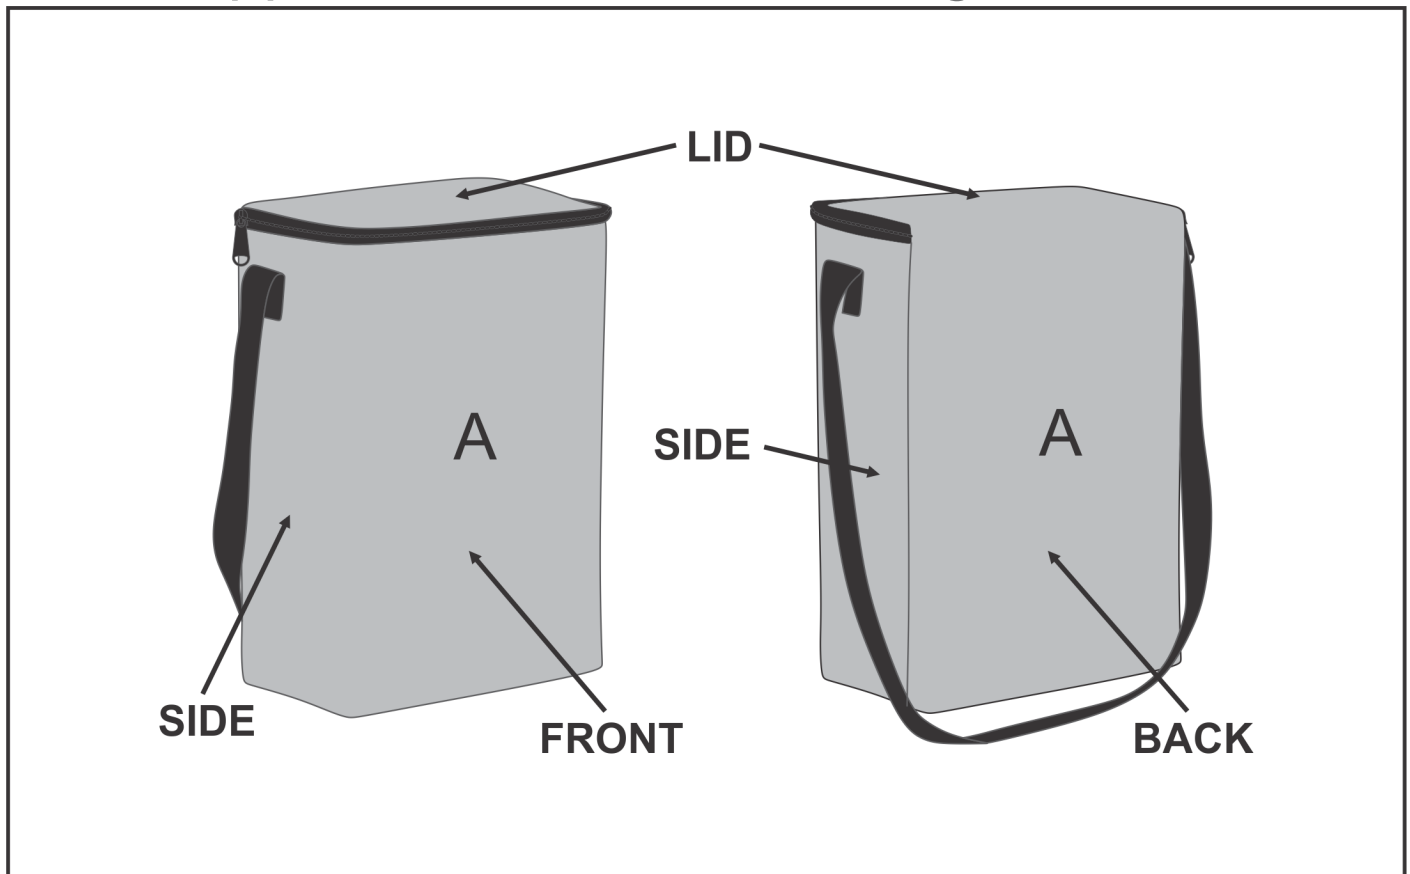

SG-HP-6-G

PPS Hoppla Chiller 16 Cooler Bag

Need to know:

- Includes 1-Position Sublimation (setup fees apply)
- **Please Note: We cannot guarantee 100% logo Alignment on all Brandable Panels.**

Branding Options:

Position A

1. Custom Sublimation A (CPSUB-A)
Full Colour
Size: 740mm wide x 550mm high